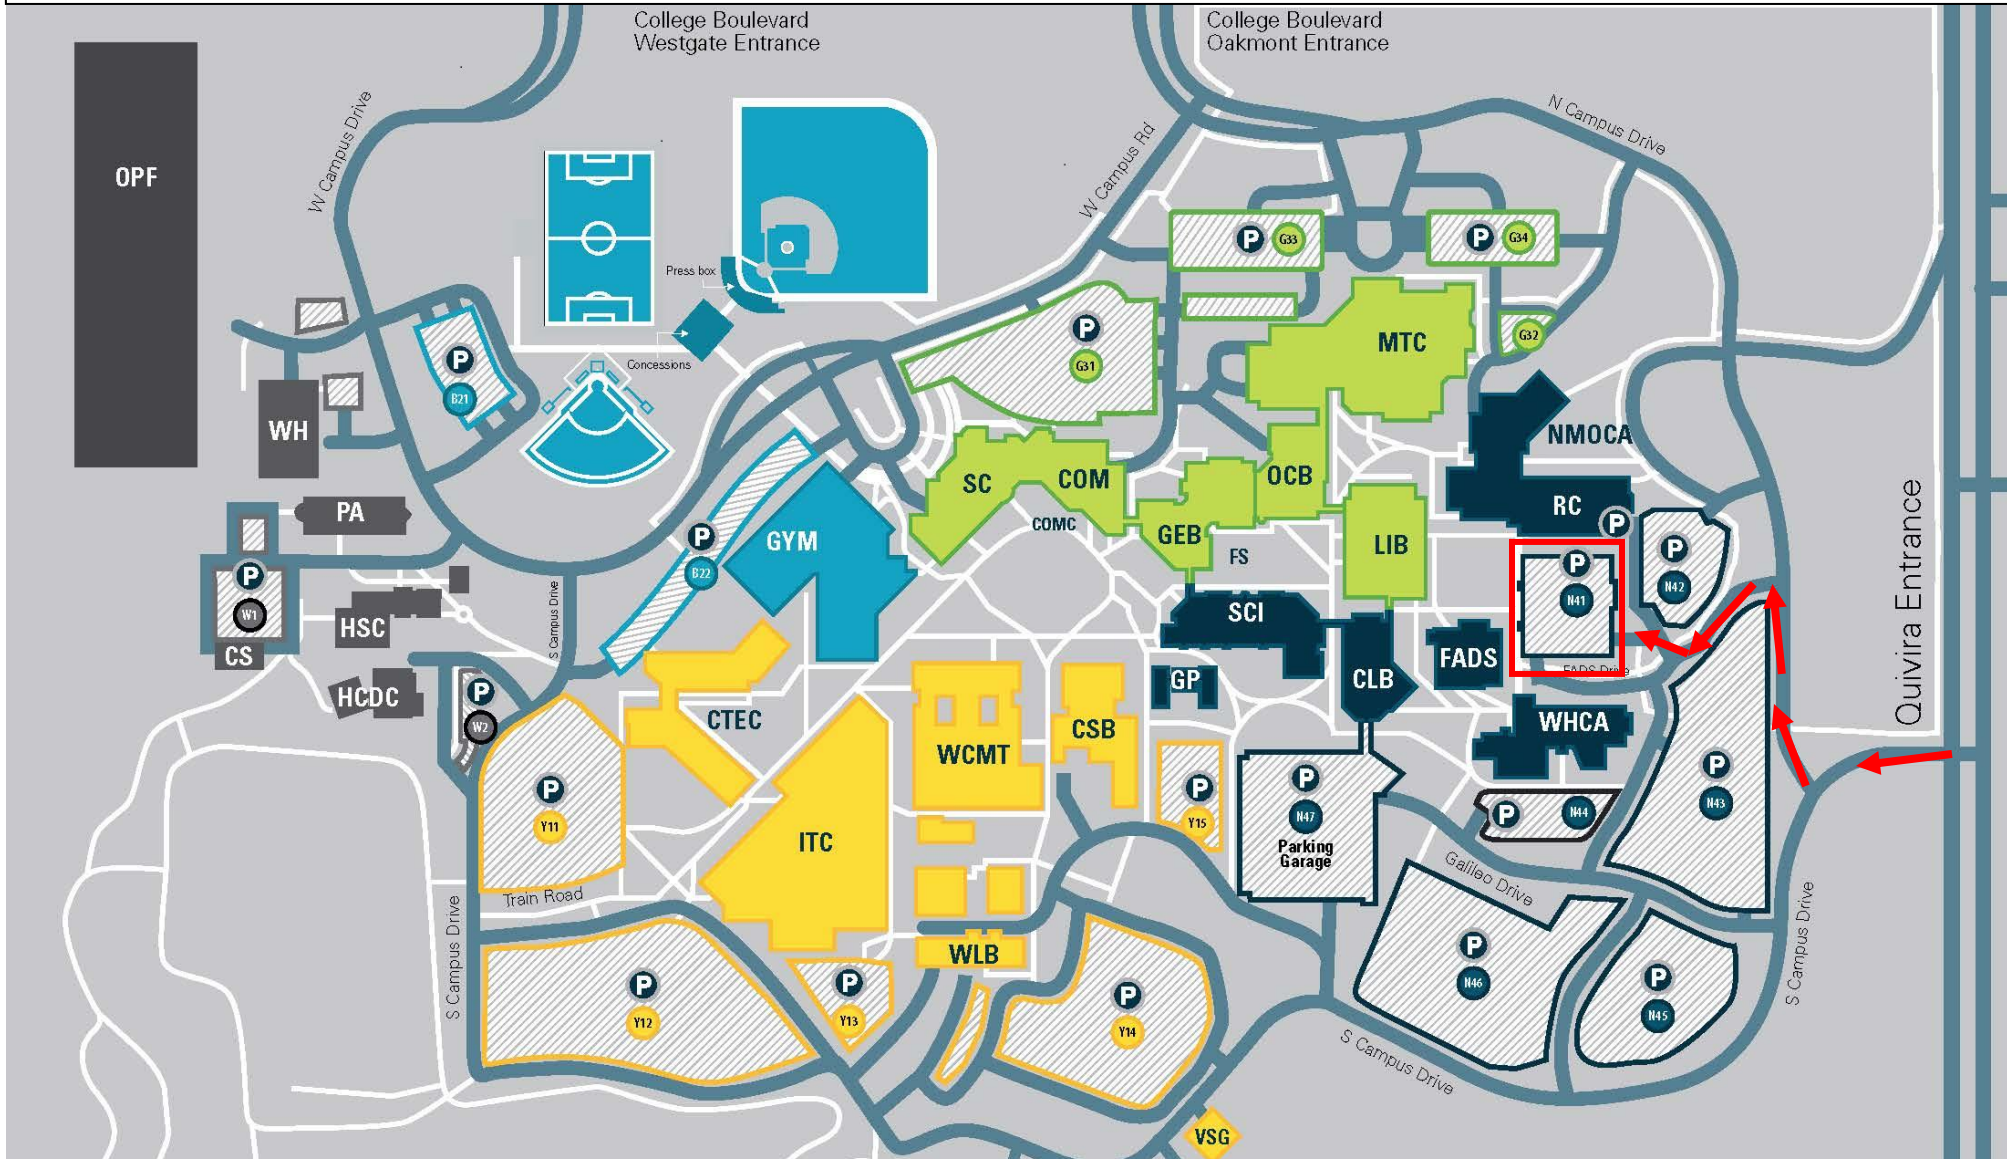

**Parking Instructions:** Please enter on the east side of campus using the light at the Quivira Road entrance. As you turn into campus, veer to the right and proceed to the Regnier Center which is straight ahead and on your left. Parking is available in the garage and surrounding lots. You may take the elevator, located in the NW corner of the garage, to the first floor. As you exit the elevator, you will be in the atrium of the Regnier Center. The Capitol Federal Conference Center will be right in front of you.

- CLB** Classroom Laboratory Building
- COM** Commons Building
- COMC** Commons Courtyard
- CS** Compost Shed
- CSB** Campus Services Building
- CTEC** Hugh L. Libby Career and Technical Education Center
- FADS** Fine Arts & Design Studios
- FS** Fountain Square
- GEB** General Education Building

- GP** Galileo's Pavilion
- GYM** Gymnasium
- HCDC** Hiersteiner Child Development Center
- HSC** Horticultural Science Center
- ITC** Industrial Training Center
- LIB** Billington Library
- MTC** Midwest Trust Center
- NMOCA** Nerman Museum of Contemporary Art
- OCB** Office and Classroom Building
- OPF** Open Petal Farm

- PA** Police Academy
- PGGG** Parking Garage at Galileo's Garden
- RC** Regnier Center
- SC** Student Center
- SCI** Science Building
- VSG** Vehicle Storage Garage
- WCMT** Welding, Construction, Machining Technology
- WH** Warehouse
- WHCA** Wylie Hospitality and Culinary Academy
- WLB** Welding Laboratory Building